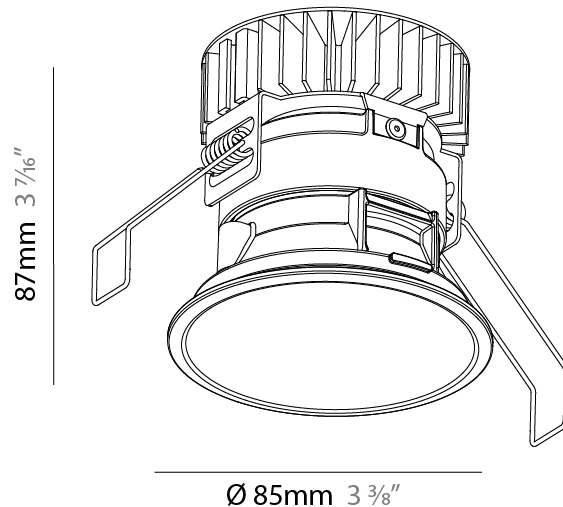

1. To build a product code in our configurator select the specify button on the base model # product page
2. To build a manual product code on this datasheet choose from the options listed below in blue font and add the suffix to the base model #

GENERAL

Series: Invader Standard
Brand: Prolicht
Division: Architectural
Mounting Type: Recessed
Mounting Location: Ceiling
Subcategory: Downlight

PHYSICAL

Shape: Round
Diameter (mm): 85
Diameter (in): 3 3/8
Height (mm): 87
Height (in): 3 7/16
Ceiling Thickness (mm): 10 / 12.5 / 15
Ceiling Thickness (in): 3/8 or 1/2 or 9/16
Min. Recessing Depth (mm): 90
Light Distribution: Downlight
Weight (kg): 0.233
Weight (lbs): 0.51
Fixture Material: Aluminum Die Cast
Cut-out Measurements: Dia: 80mm 3 1/8"

ELECTRICAL

Lamp Type: LED (Zhaga Standard)
Input Wattage (W): 9.9
Total Output Wattage (W): 9
Dimming: Tri-Mode (Non-Dimming and Phase Dimming (120Vac only) and 0-10V Dimming)
Driver Included: No
Driver Location: Recessed Housing
Driver Type: Constant Current - Universal
Housing: See components
Input Voltage (V): 120 - 277
Constant Current (MA): 250

LED

Number of LEDs: 1
Color Temperature (°K): 2700 / 3000 / 3500 / 4000
Max. Delivered Lumen (lm): 650 / 680 / 715 / 730
Nominal Lumen (lm): 960 / 995 / 1046 / 1067
CRI: >90 CRI
Lamp Life (hrs): 50000

OPTICAL

Reflector: 20 / 40 / 60

RATINGS AND CERTIFICATIONS

Certified By: Certified for North American Standards
IP rating: IP20