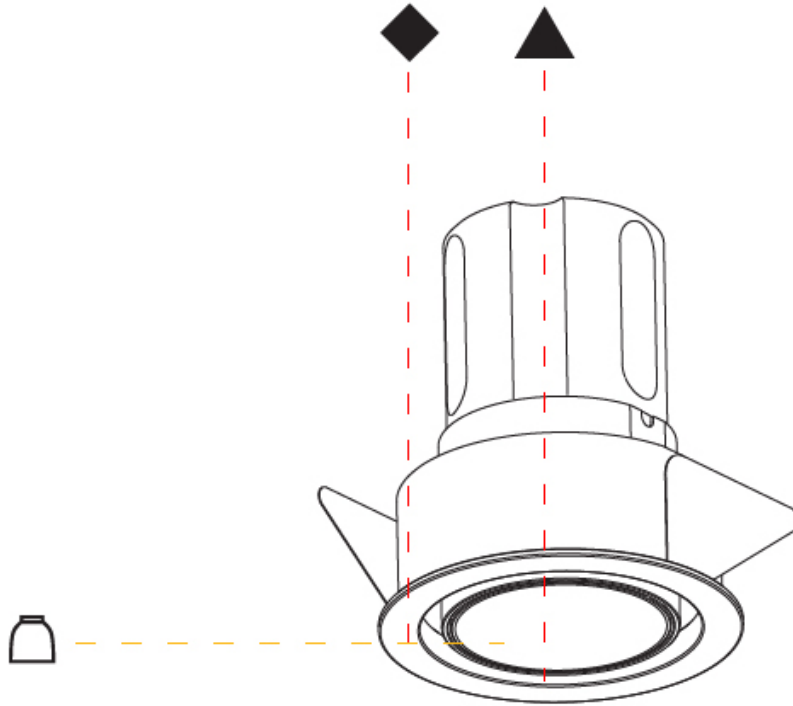

INVADER ADJUSTABLE RECESSED

A37962-

PROJECT	_____
TYPE	_____
SPECIFIER	_____
QUANTITY	_____
DATE	_____