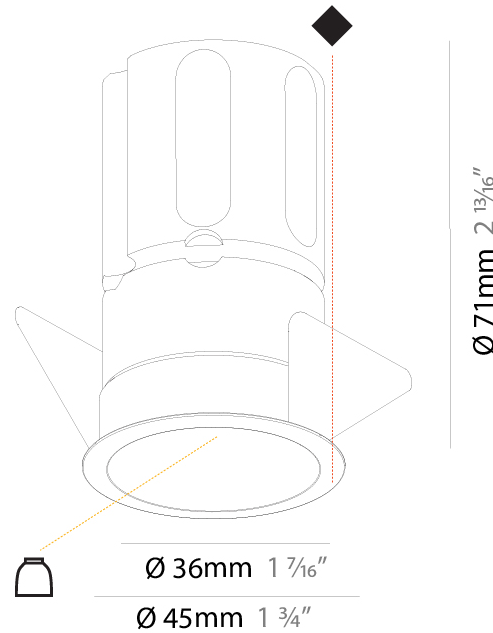

GENERAL

Series: Invader Standard
Brand: Prolicht
Division: Architectural
Mounting Type: Recessed
Mounting Location: Ceiling
Subcategory: Downlight

PHYSICAL

Shape: Round
Diameter (mm): 45
Diameter (in): 1 3/4
Height (mm): 71
Height (in): 2 13/16
Ceiling Thickness (mm): 10 / 12.5 / 15
Ceiling Thickness (in): 3/8 or 1/2 or 9/16
Min. Recessing Depth (mm): 150
Min. Recessing Depth (in): 5 7/8
Light Distribution: Downlight
Weight (kg): 0.102
Weight (lbs): 0.23
Fixture Finish: SSR / BKV / CWI / CRY / HAB / UFT / ITA / RUA / FTG / MYG / LOD / PUS / FRO / FUP / KIA / POP / BLS / SPG / MEY / GOH / GUM / CHC / COM / ABZ / JAG / OBR / MOS / ROR
Fixture Material: Aluminum
Cut-out Measurements: Dia: 41mm / 1 5/8"

ELECTRICAL

Lamp Type: LED (Zhaga Standard)
Input Wattage (W): 7.7
Total Output Wattage (W): 7
Dimming: Non-Dimmable
Driver Included: No
Driver Location: Remote
Driver Type: Constant Current - 120 / 277Vac
Driver Class: Class 2
Input Voltage (V): 120 - 277
Constant Current (MA): 250
Upon Request: 0-10Vdc dimming / Phase dimming 120Vac

LED

Number of LEDs: 1
Color Temperature (°K): 2700 / 3000 / 3500 / 4000
Max. Delivered Lumen (lm): 630 / 650 / 686 / 700
Nominal Lumen (lm): 731 / 762 / 801 / 817
CRI: >90 CRI
Lamp Life (hrs): 50000

OPTICAL

Reflector: 33 / 47 / 65

RATINGS AND CERTIFICATIONS

Certified By: Certified for North American Standards
IP rating: IP20