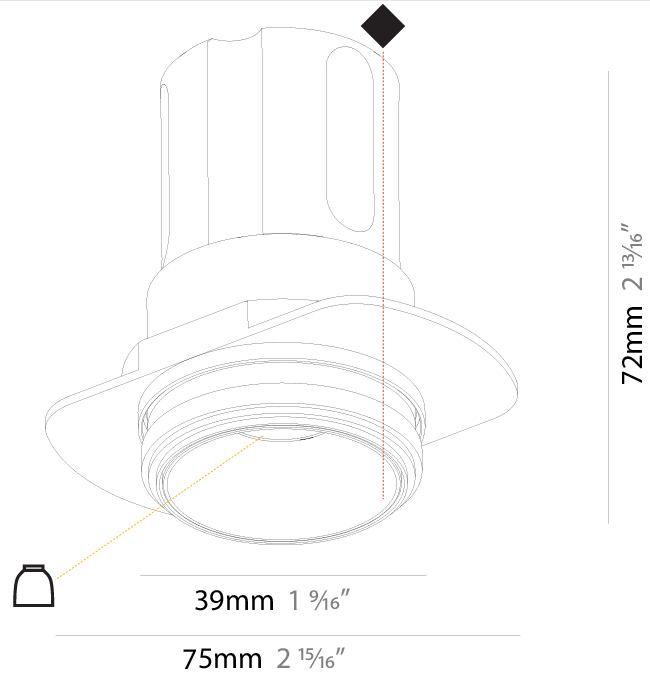

PHYSICAL

Shape: Round
Diameter (mm): 39
Diameter (in): 1 9/16
Height (mm): 72
Height (in): 2 13/16
Ceiling Thickness (mm): 10 / 12 / 15
Ceiling Thickness (in): 3/8 or 1/2 or 9/16
Min. Recessing Depth (mm): 150
Min. Recessing Depth (in): 5 7/8
Light Distribution: Downlight
Weight (kg): 0.129
Weight (lbs): 0.28
Fixture Finish: SSR / BKV / CWI / CRY / HAB / UFT / ITA / RUA / FTG / MYG / LOD / PUS / FRO / FUP / KIA / POP / BLS / SPG / MEY / GOH / GUM / CHC / COM / ABZ / JAG / OBR / MOS / ROR
Fixture Material: Aluminum
Cut-out Measurements: 45mm / 1 3/4"
Upon Request: Unique Sizes Unique Ceiling Thickness

ELECTRICAL

Lamp Type: LED (Zhaga Standard)
Input Wattage (W): 7.7
Total Output Wattage (W): 6.8
Dimming: Tri-Mode (Non-Dimming and Phase Dimming (120Vac only) and 0-10V Dimming)
Driver Included: No
Driver Location: Remote
Driver Type: Constant Current - 120 / 277Vac
Input Voltage (V): 120 - 277
Constant Current (MA): 250

LED

Number of LEDs: 1
Color Temperature (°K): 2700 / 3000 / 3500 / 4000
Max. Delivered Lumen (lm): 660 / 690 / 725 / 740
Nominal Lumen (lm): 734 / 762 / 801 / 817
CRI: >90 CRI
Lamp Life (hrs): 50000
Upon Request: RGB-W Tunable White Special Color Temperature

OPTICAL

Reflector°: 33 / 47 / 65
Upon Request: Special Beam Angles

RATINGS AND CERTIFICATIONS

Certified By: Certified for North American Standards
IP rating: IP20