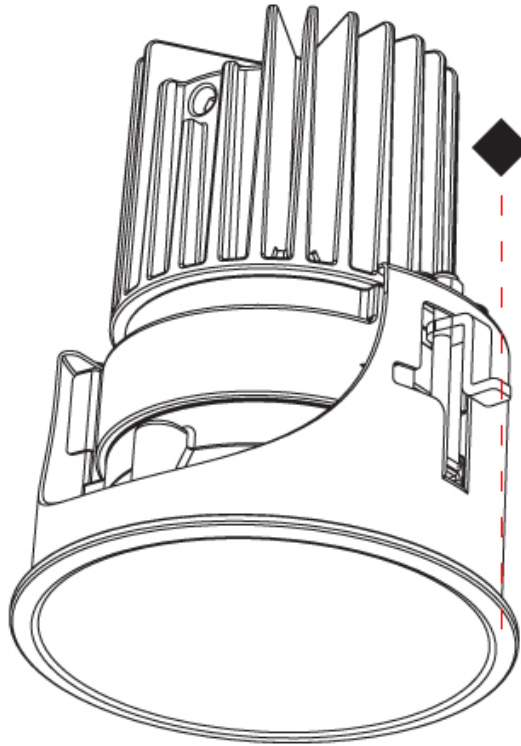

INVADER STANDARD RECESSED

A35604-

PROJECT	_____
TYPE	_____
SPECIFIER	_____
QUANTITY	_____
DATE	_____