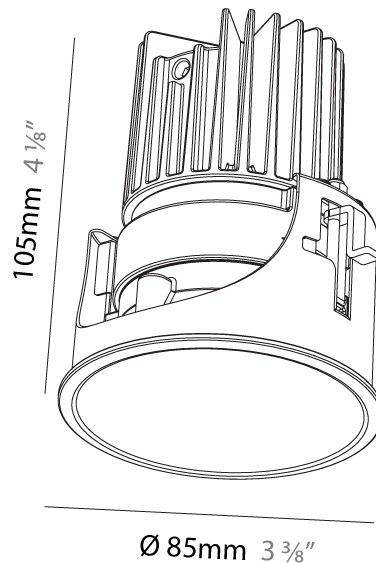

PHYSICAL

Shape: Round
Diameter (mm): 85
Diameter (in): 3 3/8
Height (mm): 105
Height (in): 4 1/8
Ceiling Thickness (mm): 5 - 30
Ceiling Thickness (in): 3/16 - 1 3/16
Min. Recessing Depth (mm): 110
Min. Recessing Depth (in): 4 5/16
Light Distribution: Downlight
Weight (kg): 0.322
Weight (lbs): 0.71
Installation Requirement: Non-insulated Ceiling only
Fixture Finish: SSR / BKV / CWI / CRY / HAB / UFT / ITA / RUA / FTG / MYG / LOD / PUS / FRO / FUP / KIA / POP / BLS / SPG / MEY / GOH / GUM / CHC / COM / ABZ / JAG / OBR / MOS / ROR
Fixture Material: Aluminum Die Cast
Cut-out Measurements: D = 80mm / 3 1/8"

ELECTRICAL

Lamp Type: LED (Zhaga Standard)
Input Wattage (W): 14.3
Total Output Wattage (W): 13
Dimming: Tri-Mode (Non-Dimming and Phase Dimming (120Vac only) and 0-10V Dimming)
Driver Included: No
Driver Location: Recessed Housing
Driver Type: Constant current - Universal
Housing: See components
Input Voltage (V): 120 - 277
Constant Current (MA): 350

LED

Number of LEDs: 1
Color Temperature (°K): 2700 / 3000 / 3500 / 4000
Max. Delivered Lumen (lm): 880 / 920 / 960 / 990
Nominal Lumen (lm): 1304 / 1352 / 1421 / 1450
CRI: >90 CRI
Lamp Life (hrs): 50000

OPTICAL

Reflector: 20 / 42 / 60
Adjustability: Fixed

RATINGS AND CERTIFICATIONS

Certified By: Certified for North American Standards
IP rating: IP65